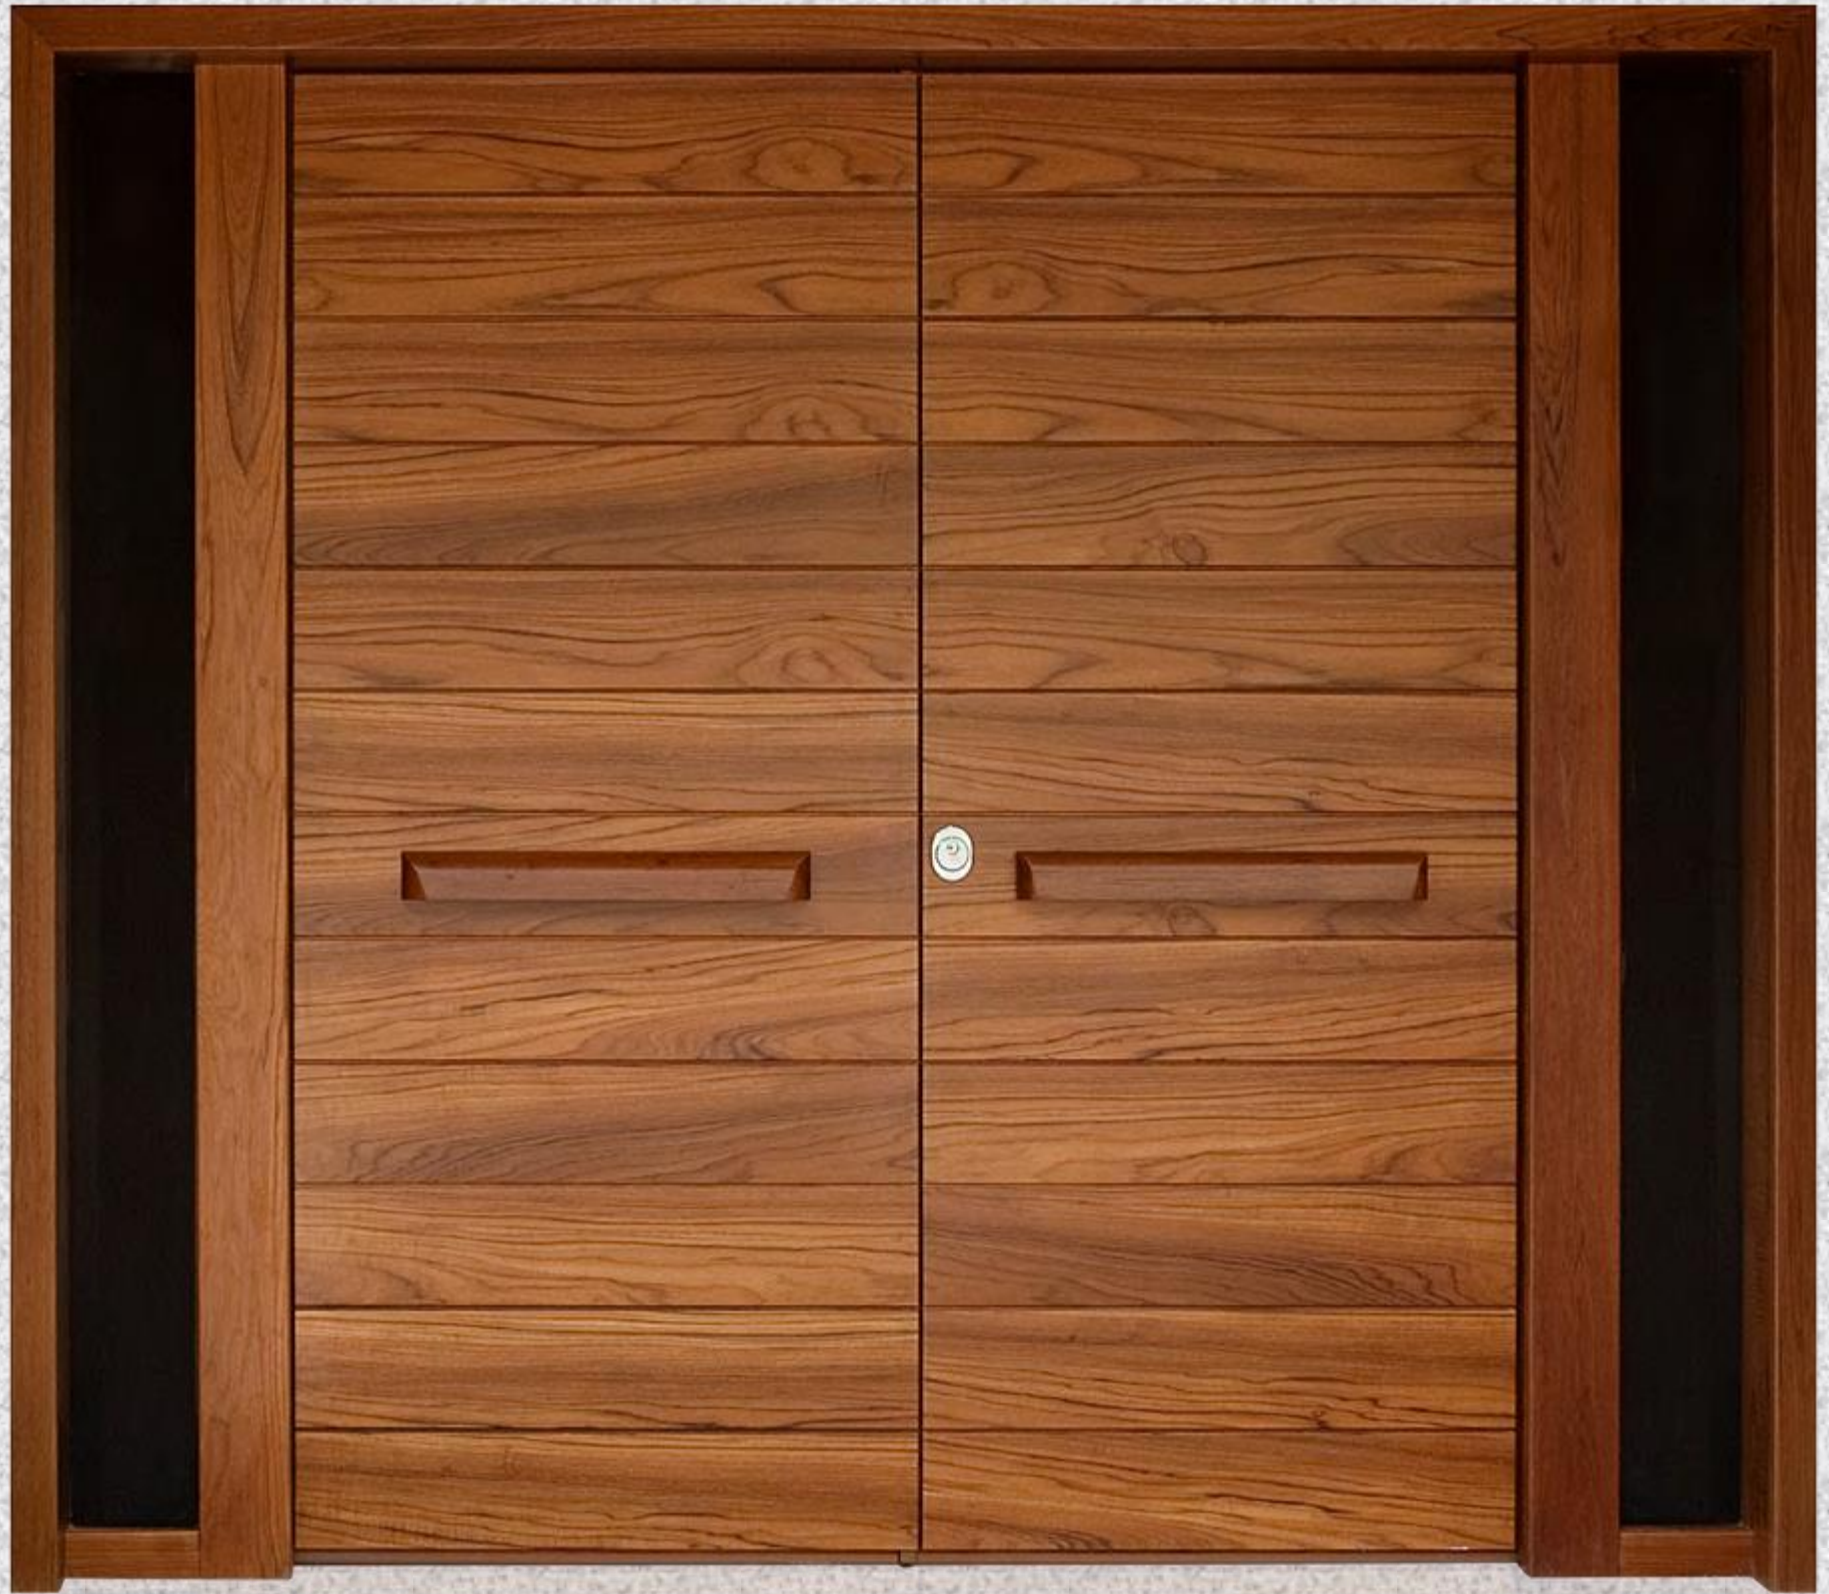

Variant Colour
Cover mould

blank plastic coated single leaf
red RAL 3020

INTERIOR DOORS

أبواب متعددة الاستخدام

INTERIOR DOORS

أبواب خارجية

Variant Colour
Cover mould

Door type: Secure
Color: Oak
Pattern: 12 Recesses
Frame: Straight